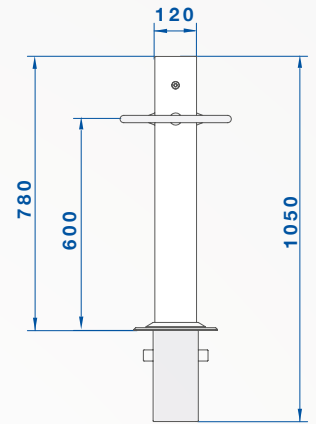

### GENERAL FEATURES

The 120/RM 800 removable PILOMAT have a square base, in the interior there is reinforced steel meant to ensure high resistance to breakage. The 120/RM 800 removable PILOMAT are complete with safety lock, round handle and the roller is placed at the base for easy relocation. The removal of the bollard is carried out using a mechanical key that unlocks the restraint system, allowing for the lifting and removal from the base of the bollard previously cemented into the ground (in addition a plate enclosure base is provided). Once removed, the bollard can be moved and placed on its pedestal at the side of the point protected.

REMOVABLE BOLLARD	X5CrNi 18-10 (AISI 304) STAINLESS STEEL AISI 304
REMOVABLE BOLLARD DIMENSION	120x120mm
REMOVABLE BOLLARD HEIGHT	780mm
REMOVABLE BOLLARD STAINLESS STEEL THICKNESS	10mm
REMOVABLE BOLLARD STAINLESS STEEL FINISH	BRUSHED
REFLECTING ADHESIVE STRIP	NO
IMPACT RESISTANCE (WITHOUT DEFORMATION)	40.000 J
BREAKOUT RESISTANCE	250.000 J
OPERATING TEMPERATURE	-40 °C +60 °C