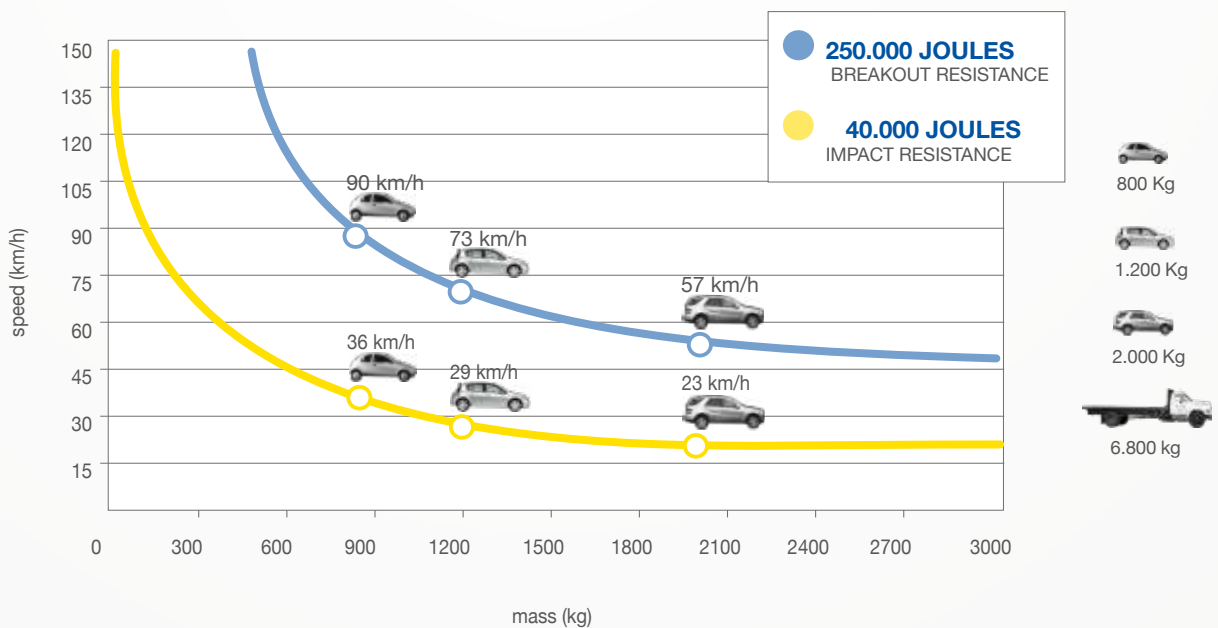

PAG.2/2

100% MADE IN ITALY

PILOMAT s.r.l.
www.pilomat.com / pilomat@pilomat.com
Via Zanica 17/p, 24050, Grassobbio (BG) Italy
Tel. +39.035.29.72.20
Copyright 2016© Pilomat S.r.l. All rights reserved

120/RM 800_DATASHEET.19 REVIEW 23/09/2019