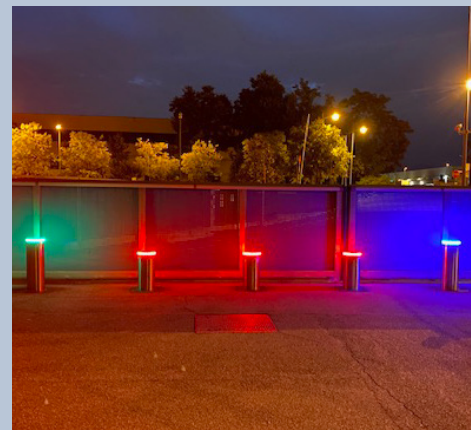

LIGHTING LED STRIP - RGB TYPE

Striscia luminosa LED - modello RGB

NEW!

- **Starting from July 2021**, the new RGB light strip will be used for all bollards with a diameter of 275mm.
- **As standard the color red is set**, but you can change it to **green, blue, white** in accordance with your national and local regulations.
- **A partire da luglio 2021** per tutti i dissuasori con diametro 275mm verrà utilizzata la **nuova striscia luminosa RGB**.
- **Come standard** viene impostato il colore **rosso**, ma è possibile cambiarlo in **verde, blu, bianco** in conformità con le vostre normative nazionali e locali.